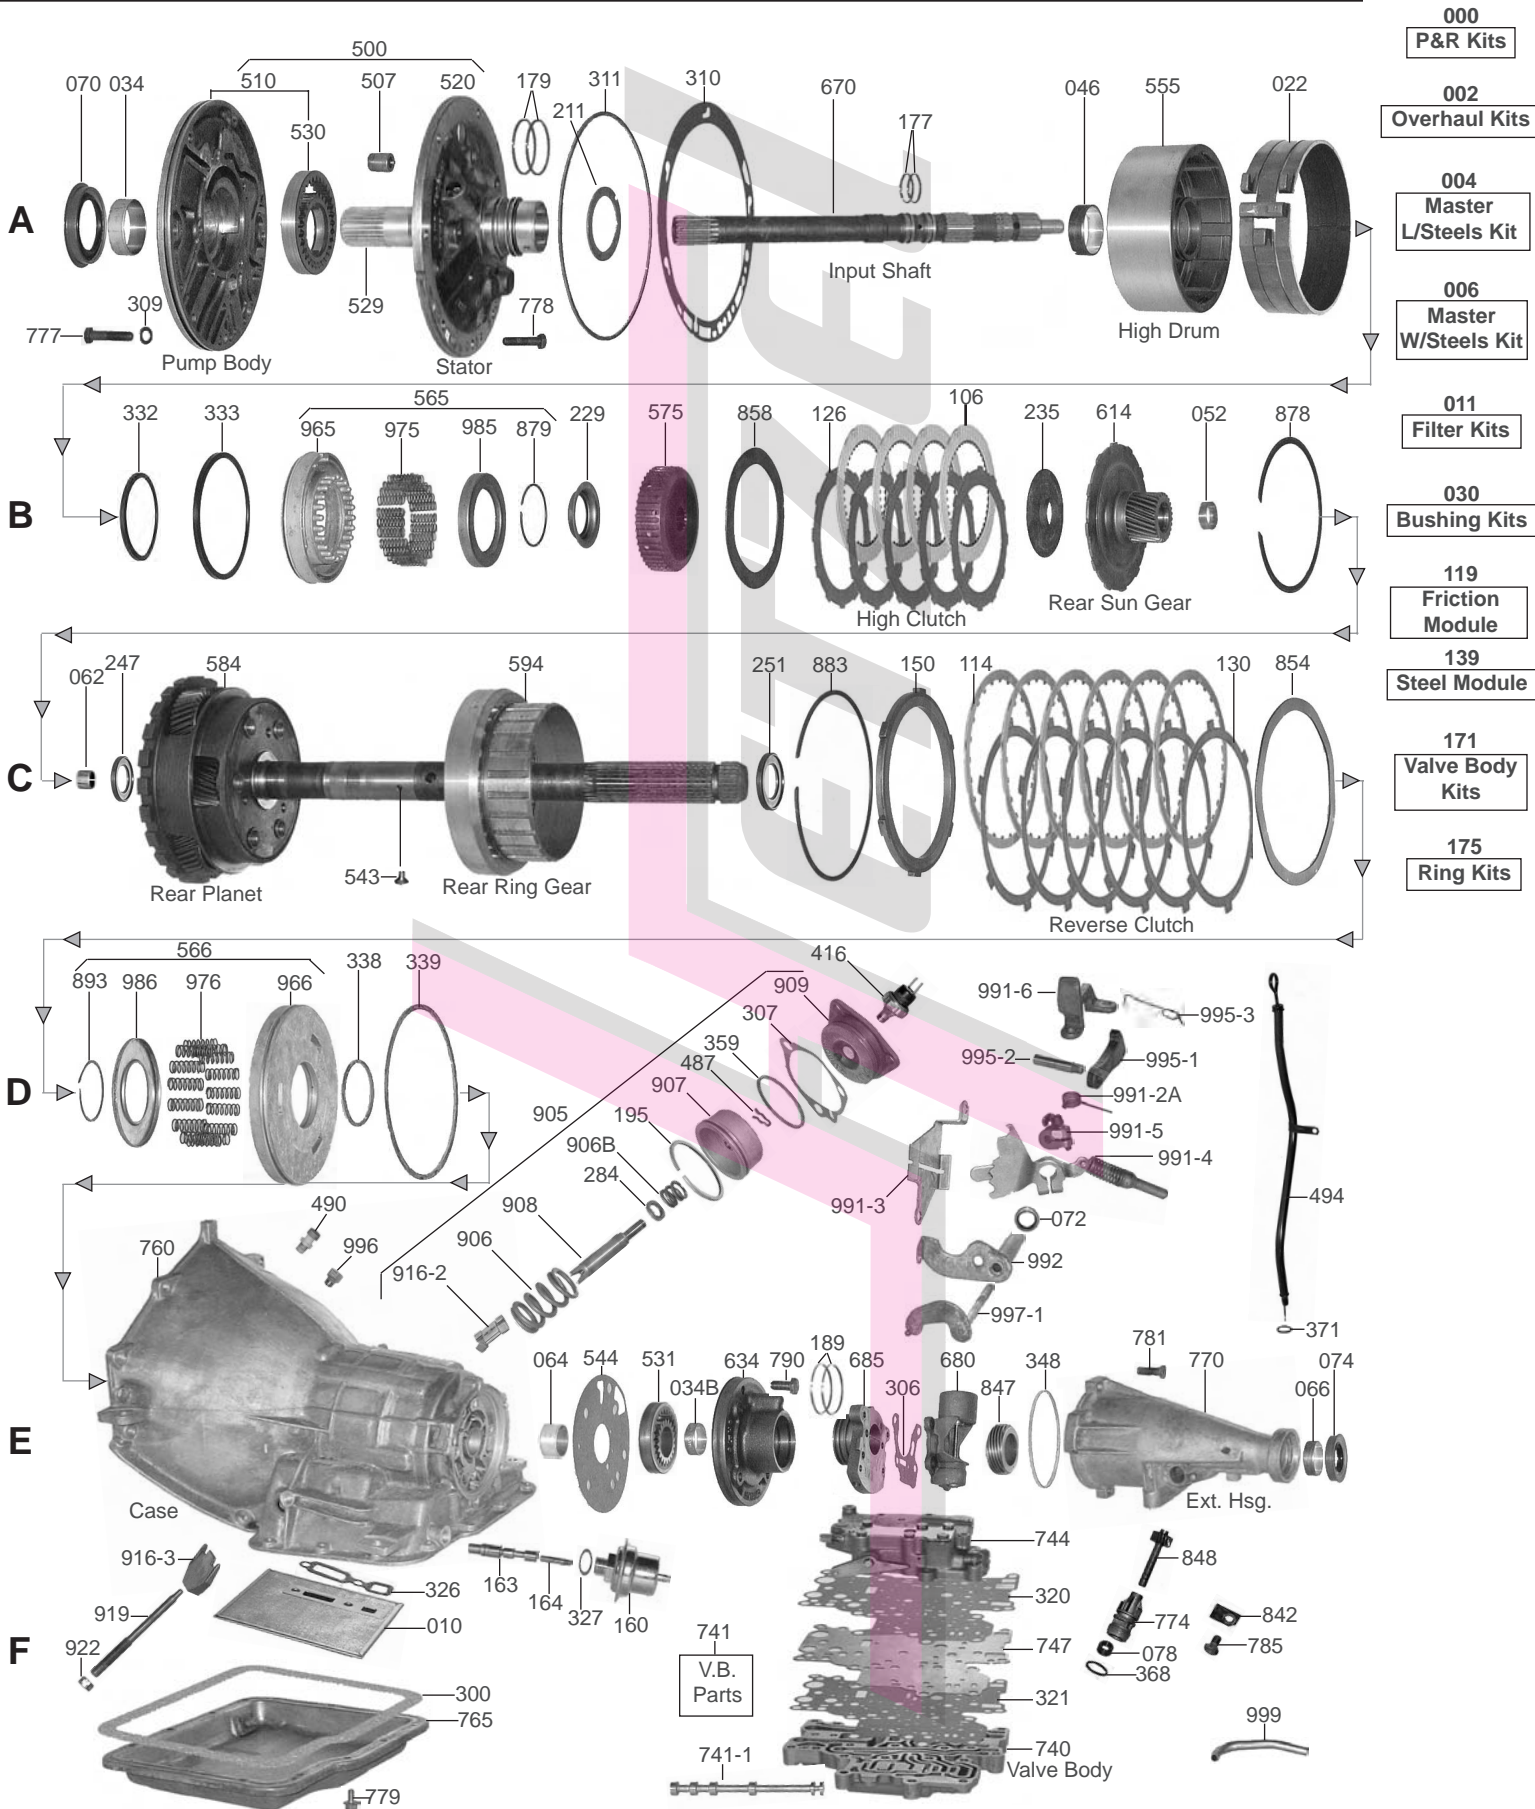

Aluminum Case Powerglide

RWD 2 Speed

General Motors